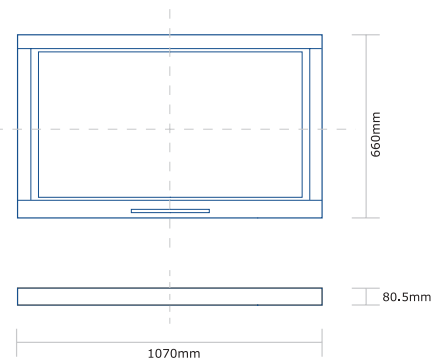

VISION

The new 42" Vision PM-4230

- Versatile and stylish
- High resolution
- Best value plasma screen available
- Display video and data on same screen
- 5 x video inputs.
- 16 x 9 Wide-screen plasma display, 8.5cm thin
- weights in only at 29.5kg.
- 1 year swap out warranty

| | |
|---------------------------------|---|
| Driving Type | AC type |
| Power Supply | AC 100~240V (50/60Hz) |
| Aspect Ratio | 16:9 |
| Brightness | 1300 cdm2 |
| Contrast Ratio | 3,000:1 |
| Pixel Pitch | 1.08mm x 1.08mm |
| Number of Pixels | 853 x 480 |
| System Control Terminals | RS232C |
| Video Input Signal | 1CH Video, 1CH S-Video, 1CH DVI-D, 1CH Component for DTV/DVD, 1CH 15 pin D-sub, |
| Audio Input Signal | 1CH Audio R/L |
| Sound Output | 2 x 10W |
| Video Standards | NTSC, PAL, SECAM, NTSC4.43, PAL-M |
| Power Consumption | 320W |
| Expected Life | 30,000 Hours (to 50% brightness) |
| Weight | 29.5kg (monitor only) |
| Dimensions | 1070mm(W) x 660mm(H) x 80.5mm(D) |
| Effective Display Area | 921mm(H) x 518mm(V) |
| Plasma Screen Size | 42" |
| Video Out | 1CH RCA jack |
| Audio | R/L 2 CH RCA jack |
| Additional Features | Vertical graphic display, Image burning |
| Speakers | Optional |

Dimensions and Accessories

Wall Mount Bracket
MT VIS PLAS WALL MT
• Installation: Horizontal
• Mounting angle: 0°, 10°, 15°, 20°

Speakers
AC SP-PM4202SIL
(Silver, Black, Champagne Gold)
• D: 90(W) x 652(H) x 83(D)mm
: speaker only